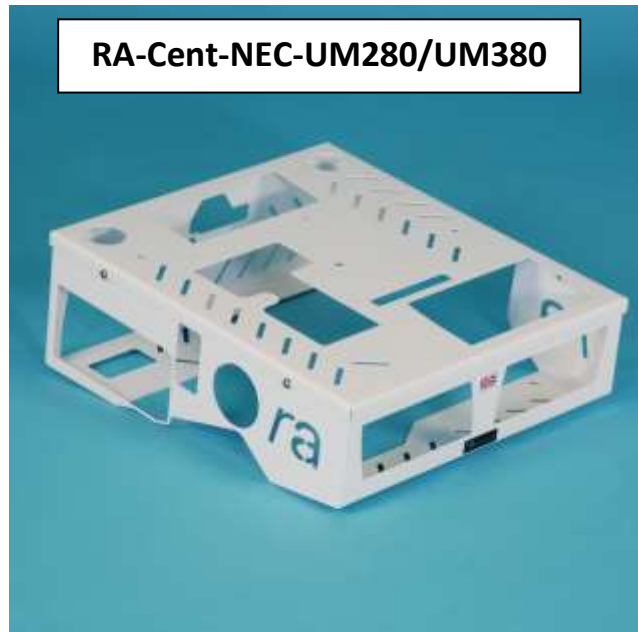

## **NEC UM280 & UM330 Ultra Short Throw Projector Entrapment Cage.**

This Entrapment Cage is specifically made to house & protect NEC UM280 & UM330 Series UST Projectors including Interactive Models. Designed to fit directly onto the Wall Mount provided with the projector, the cage offers a high level of protection & security whilst not spoiling the appearance of the projector itself.

Finished in matching white durable powder coat finish & supplied with Anti Tamper Screw Kit with matching keys.

**RA-Cent-NEC-UM280/UM380**

FOR FURTHER DETAILS ON ALL OUR INNOVATIVE AUDIO VISUAL PRODUCTS PLEASE VISIT OUR WEBSITE  
[www.ratechnology.co.uk](http://www.ratechnology.co.uk)